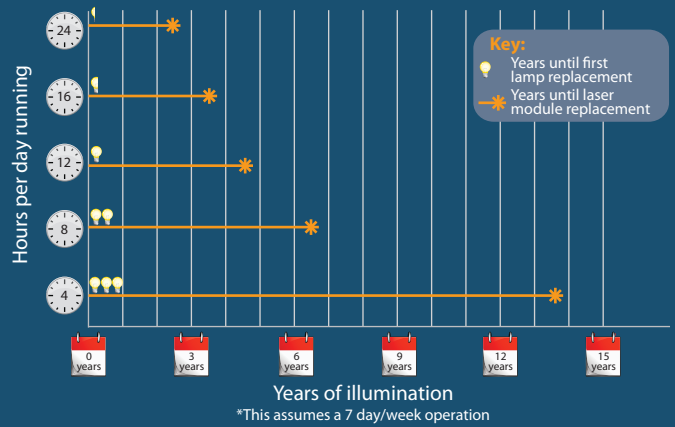

HIGHLite LASER

11,000 Lumens, 20,000 Hours

DIGITAL PROJECTION

20,000 Hours Illumination

Long, Stable Illumination

Laser Light Engine

Set and Forget

No Lamp Cost

Typical Lamp requirement for 20,000 hours illumination (dual lamp competitor projector)

Laser module requirement for 20,000 hours illumination

Remarkable Tilt Flexibility

180° x 180° with image flip

Workable angle
Nearly all angles, including portrait mode