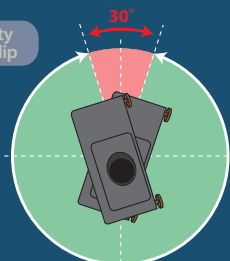

Typical Lamp requirement for 20,000 hours illumination (dual lamp competitor projector)

Laser module requirement for 20,000 hours illumination

Remarkable Tilt Flexibility

180° x 180° with image flip

Workable angle
Nearly all angles, including portrait mode

The only Non-workable angle
Portrait mode with input side facing up

Stunning Color Gamut

Matches or exceeds traditional lamp based projectors

Meets REC 709 standard