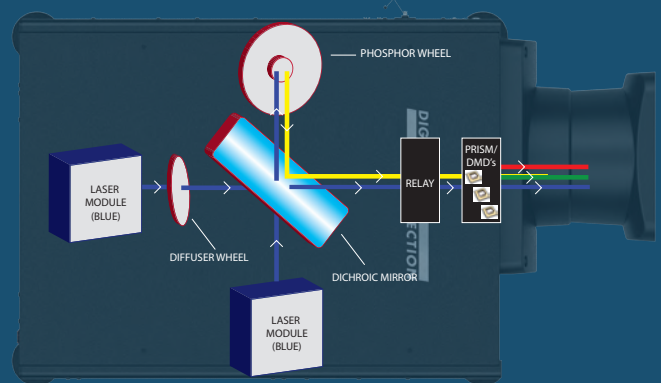

HIGHLite LASER

11,000 Lumens, 20,000 Hours

DIGITAL PROJECTION

20,000 Hours Illumination

Long, Stable Illumination

Laser Light Engine

Set and Forget

No Lamp Cost

Typical Lamp requirement for 20,000 hours illumination (dual lamp competitor projector)

Laser module requirement for 20,000 hours illumination

Remarkable Tilt Flexibility

180° x 180° with image flip

Workable angle
Nearly all angles, including portrait mode

The only Non-workable angle
Portrait mode with input side facing up

Stunning Color Gamut

Matches or exceeds traditional lamp based projectors

Meets REC 709 standard