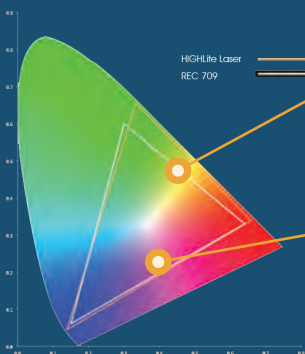

Typical Lamp requirement for 20,000 hours illumination (dual lamp competitor projector)

Laser module requirement for 20,000 hours illumination

Remarkable Tilt Flexibility

180° x 180° with image flip

Workable angle
Nearly all angles, including portrait mode

The only Non-workable angle
Portrait mode with input side facing up

Stunning Color Gamut

Matches or exceeds traditional lamp based projectors

Meets REC 709 standard