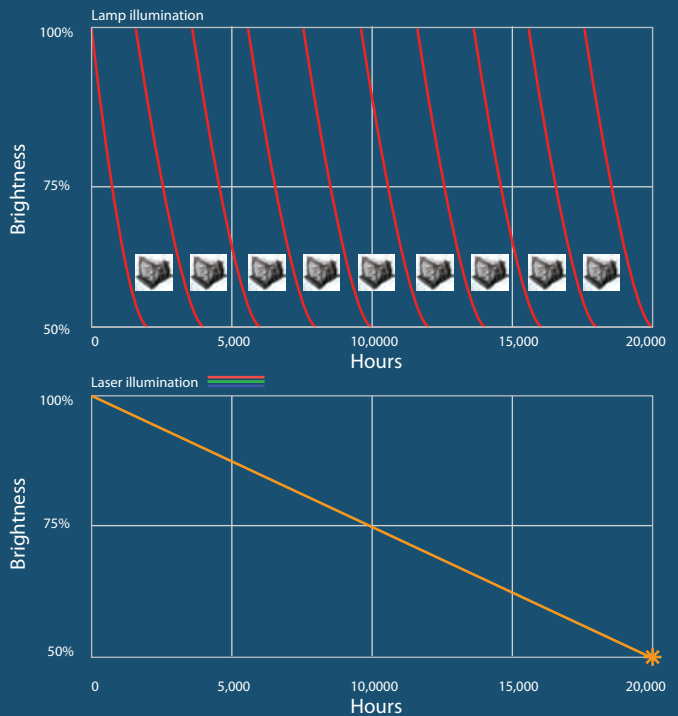

HIGHLite LASER

11,000 Lumens, 20,000 Hours

DIGITAL PROJECTION

20,000 Hours Illumination

Long, Stable Illumination

Laser Light Engine

Set and Forget

No Lamp Cost

Typical Lamp requirement for 20,000 hours illumination (dual lamp competitor projector)

Laser module requirement for 20,000 hours illumination

Remarkable Tilt Flexibility

180° x 180° with image flip

Workable angle
Nearly all angles, including portrait mode

The only Non-workable angle
Portrait mode with input side facing up

Stunning Color Gamut

Matches or exceeds traditional lamp based projectors

Meets REC 709 standard